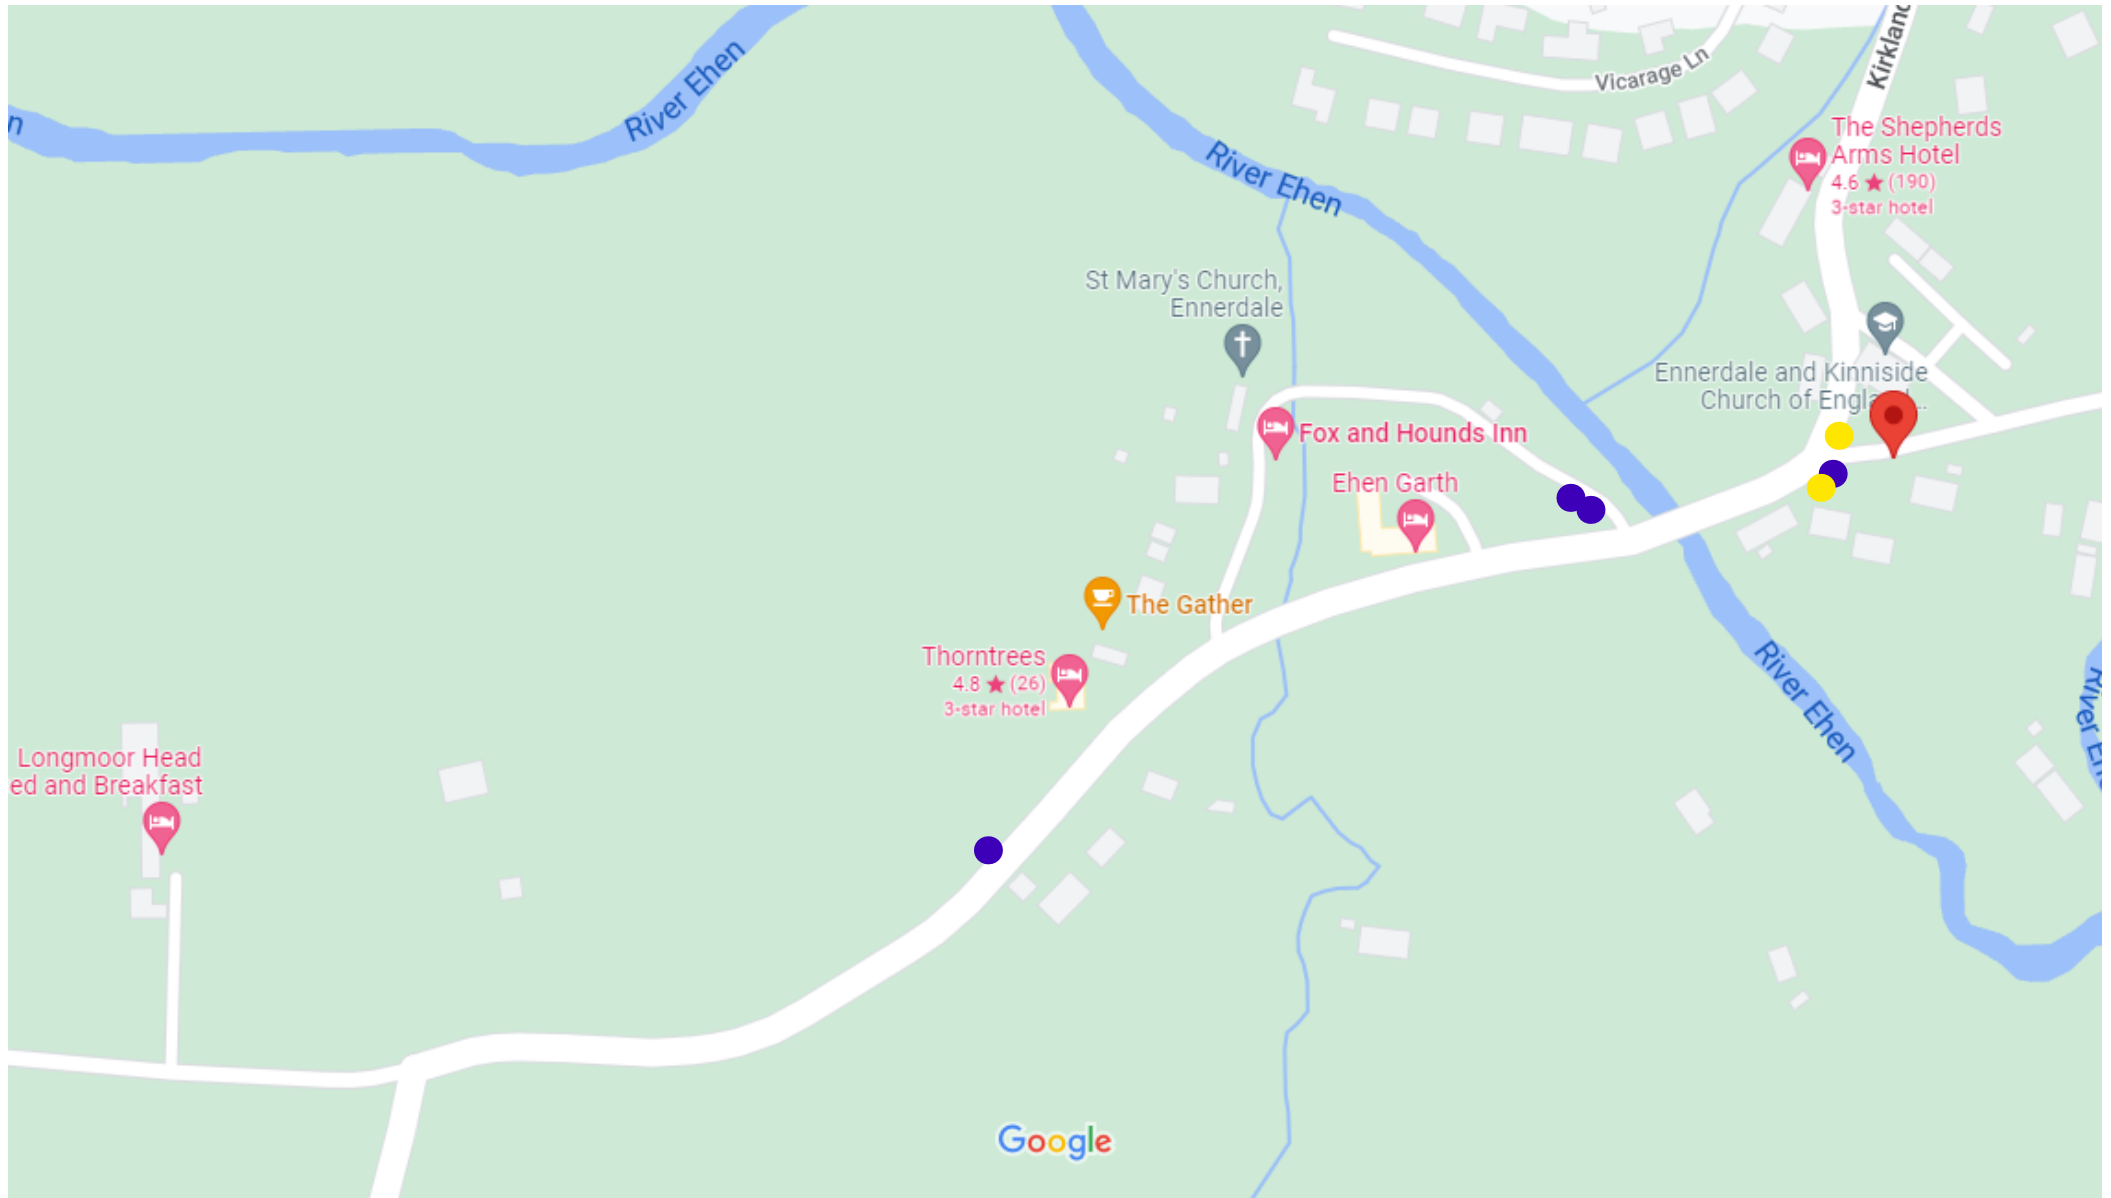

Google Maps Ennerdale Bridge

Map data ©2022 50 m